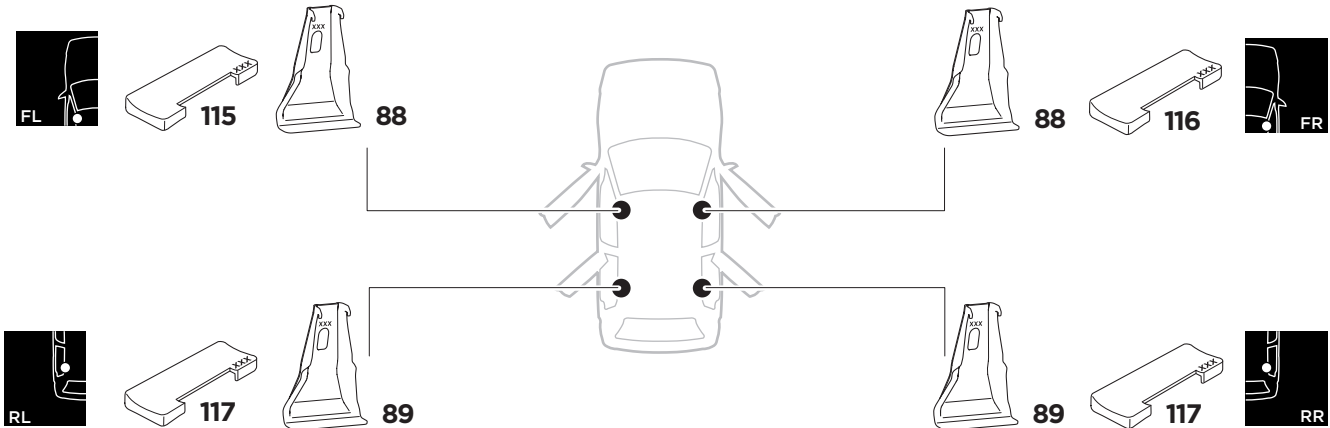

1

Kit 5023

VOLKSWAGEN Golf Sportsvan, 5-dr MPV, 14-

ISO 11154-E

1 KIT + FOOT PACK

2

3

THULE WingBar Evo	THULE WingBar Edge	THULE WingBar	THULE SquareBar	Evo X (scale)	Edge X (scale)
VOLKSWAGEN Golf Sportsvan, 5-dr MPV, 14-				43,5	J
THULE ProBar	THULE SlideBar				X (mm/inch)
VOLKSWAGEN Golf Sportsvan, 5-dr MPV, 14-				1086 mm / 42 3/4"	

THULE WingBar Evo	THULE WingBar Edge	THULE WingBar	THULE SquareBar	Evo Y (scale)	Edge Y (scale)
VOLKSWAGEN Golf Sportsvan, 5-dr MPV, 14-				36,5	F
THULE ProBar	THULE SlideBar				Y (mm/inch)
VOLKSWAGEN Golf Sportsvan, 5-dr MPV, 14-				1016 mm / 40"	

	W (mm/inch)	Z (mm/inch)
VOLKSWAGEN Golf Sportsvan, 5-dr MPV, 14-	790 mm / 31 1/8"	280 mm / 11"