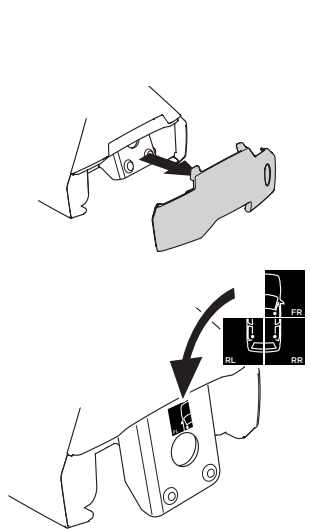

1

Kit 5023

VOLKSWAGEN Golf Sportsvan, 5-dr MPV, 14-

ISO 11154-E

1 KIT + FOOT PACK

2

3

THULE WingBar Evo	THULE WingBar Edge	THULE WingBar	THULE SquareBar	Evo X (scale)	Edge X (scale)
VOLKSWAGEN Golf Sportsvan, 5-dr MPV, 14-				43,5	J
THULE ProBar	THULE SlideBar				X (mm/inch)
VOLKSWAGEN Golf Sportsvan, 5-dr MPV, 14-				1086 mm / 42 3/4"	

THULE WingBar Evo	THULE WingBar Edge	THULE WingBar	THULE SquareBar	Evo Y (scale)	Edge Y (scale)
VOLKSWAGEN Golf Sportsvan, 5-dr MPV, 14-				36,5	F
THULE ProBar	THULE SlideBar				Y (mm/inch)
VOLKSWAGEN Golf Sportsvan, 5-dr MPV, 14-				1016 mm / 40"	

	W (mm/inch)	Z (mm/inch)
VOLKSWAGEN Golf Sportsvan, 5-dr MPV, 14-	790 mm / 31 1/8"	280 mm / 11"