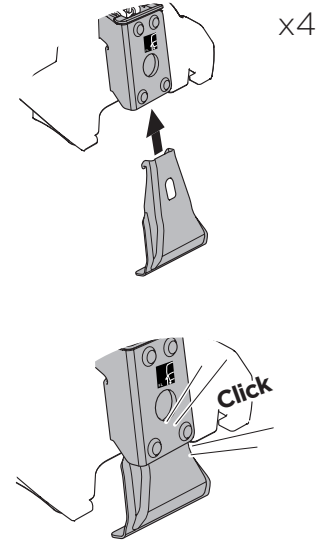

1

Kit 5023

VOLKSWAGEN Golf Sportsvan, 5-dr MPV, 14-

ISO 11154-E

1 KIT + FOOT PACK

2

3

THULE WingBar Evo	THULE WingBar Edge	THULE WingBar	THULE SquareBar	Evo X (scale)	Edge X (scale)
VOLKSWAGEN Golf Sportsvan, 5-dr MPV, 14-				43,5	J
THULE ProBar	THULE SlideBar				X (mm/inch)
VOLKSWAGEN Golf Sportsvan, 5-dr MPV, 14-				1086 mm / 42 3/4"	

THULE WingBar Evo	THULE WingBar Edge	THULE WingBar	THULE SquareBar	Evo Y (scale)	Edge Y (scale)
VOLKSWAGEN Golf Sportsvan, 5-dr MPV, 14-				36,5	F
THULE ProBar	THULE SlideBar				Y (mm/inch)
VOLKSWAGEN Golf Sportsvan, 5-dr MPV, 14-				1016 mm / 40"	