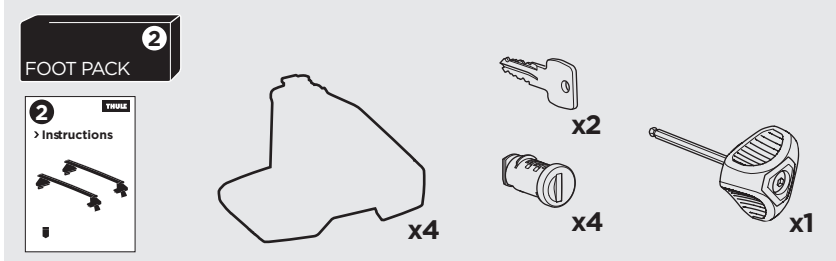

1

Kit 5023

VOLKSWAGEN Golf Sportsvan, 5-dr MPV, 14-

ISO 11154-E

1 KIT + FOOT PACK

2

3

THULE WingBar Evo	THULE WingBar Edge	THULE WingBar	THULE SquareBar	Evo X (scale)	Edge X (scale)
VOLKSWAGEN Golf Sportsvan, 5-dr MPV, 14-				43,5	J
THULE ProBar	THULE SlideBar				X (mm/inch)
VOLKSWAGEN Golf Sportsvan, 5-dr MPV, 14-				1086 mm / 42 3/4"	

THULE WingBar Evo	THULE WingBar Edge	THULE WingBar	THULE SquareBar	Evo Y (scale)	Edge Y (scale)
VOLKSWAGEN Golf Sportsvan, 5-dr MPV, 14-				36,5	F
THULE ProBar	THULE SlideBar				Y (mm/inch)
VOLKSWAGEN Golf Sportsvan, 5-dr MPV, 14-				1016 mm / 40"	

	W (mm/inch)	Z (mm/inch)
VOLKSWAGEN Golf Sportsvan, 5-dr MPV, 14-	790 mm / 31 1/8"	280 mm / 11"