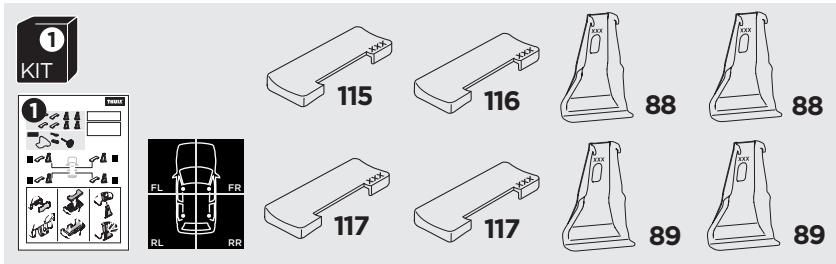

1

Kit 5023

VOLKSWAGEN Golf Sportsvan, 5-dr MPV, 14-

ISO 11154-E

1 KIT + FOOT PACK

2

3

THULE WingBar Evo	THULE WingBar Edge	THULE WingBar	THULE SquareBar	Evo X (scale)	Edge X (scale)
VOLKSWAGEN Golf Sportsvan, 5-dr MPV, 14-				43,5	J
THULE ProBar	THULE SlideBar				X (mm/inch)
VOLKSWAGEN Golf Sportsvan, 5-dr MPV, 14-				1086 mm / 42 3/4"	

THULE WingBar Evo	THULE WingBar Edge	THULE WingBar	THULE SquareBar	Evo Y (scale)	Edge Y (scale)
VOLKSWAGEN Golf Sportsvan, 5-dr MPV, 14-				36,5	F
THULE ProBar	THULE SlideBar				Y (mm/inch)
VOLKSWAGEN Golf Sportsvan, 5-dr MPV, 14-				1016 mm / 40"	

	W (mm/inch)	Z (mm/inch)
VOLKSWAGEN Golf Sportsvan, 5-dr MPV, 14-	790 mm / 31 1/8"	280 mm / 11"