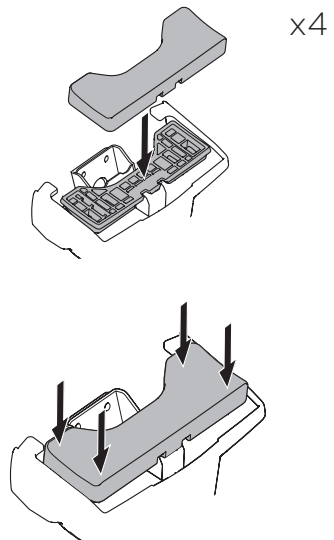

1

Kit 5023

VOLKSWAGEN Golf Sportsvan, 5-dr MPV, 14-

ISO 11154-E

1 KIT + FOOT PACK

2

3

THULE WingBar Evo	THULE WingBar Edge	THULE WingBar	THULE SquareBar	Evo X (scale)	Edge X (scale)
VOLKSWAGEN Golf Sportsvan, 5-dr MPV, 14-				43,5	J
THULE ProBar	THULE SlideBar				X (mm/inch)
VOLKSWAGEN Golf Sportsvan, 5-dr MPV, 14-				1086 mm / 42 3/4"	

THULE WingBar Evo	THULE WingBar Edge	THULE WingBar	THULE SquareBar	Evo Y (scale)	Edge Y (scale)
VOLKSWAGEN Golf Sportsvan, 5-dr MPV, 14-				36,5	F
THULE ProBar	THULE SlideBar				Y (mm/inch)
VOLKSWAGEN Golf Sportsvan, 5-dr MPV, 14-				1016 mm / 40"	

	W (mm/inch)	Z (mm/inch)
VOLKSWAGEN Golf Sportsvan, 5-dr MPV, 14-	790 mm / 31 1/8"	280 mm / 11"