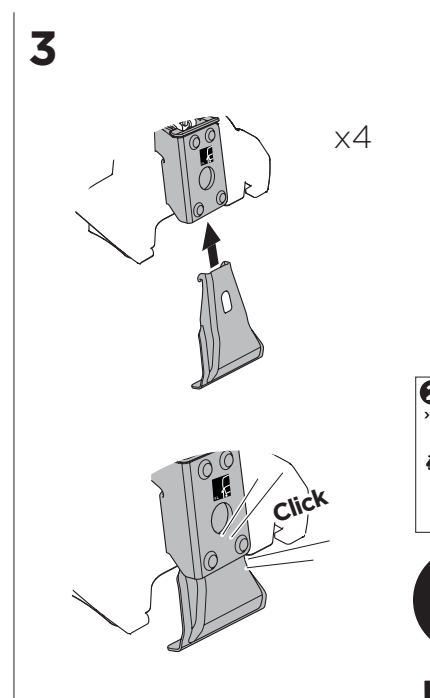

1

Kit 5035

CITROËN C4 Grand Picasso, 5-dr MPV, 14-
CITROËN Grand C4 SpaceTourer, 5-dr MPV, 14-

ISO 11154-E