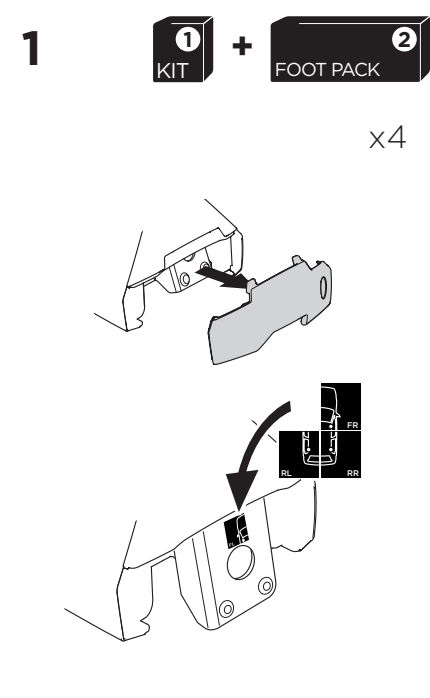

1

Kit 5035

CITROËN C4 Grand Picasso, 5-dr MPV, 14-
CITROËN Grand C4 SpaceTourer, 5-dr MPV, 14-

ISO 11154-E