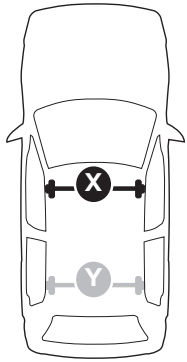

1

Kit 145119

SKODA Rapid Liftback, 5-dr Hatchback, 13-
SEAT Toledo, 5-dr Hatchback, 13-

ISO 11154-E

				Evo X (scale)	Edge X (scale)
SKODA Rapid Liftback, 5-dr Hatchback, 13-				43,5	J
SEAT Toledo, 5-dr Hatchback, 13-				43,5	J

				X (mm/inch)	
SKODA Rapid Liftback, 5-dr Hatchback, 13-				1086 mm / 42 3/4"	
SEAT Toledo, 5-dr Hatchback, 13-				1086 mm / 42 3/4"	

				Evo Y (scale)	Edge Y (scale)
SKODA Rapid Liftback, 5-dr Hatchback, 13-				40,5	P
SEAT Toledo, 5-dr Hatchback, 13-				40,5	P

				Y (mm/inch)	
SKODA Rapid Liftback, 5-dr Hatchback, 13-				1056 mm / 41 5/8"	
SEAT Toledo, 5-dr Hatchback, 13-				1056 mm / 41 5/8"	

	W (mm/inch)	Z (mm/inch)
SKODA Rapid Liftback, 5-dr Hatchback, 13-	715 mm / 28 1/8"	180 mm / 7 1/8"
SEAT Toledo, 5-dr Hatchback, 13-	715 mm / 28 1/8"	180 mm / 7 1/8"