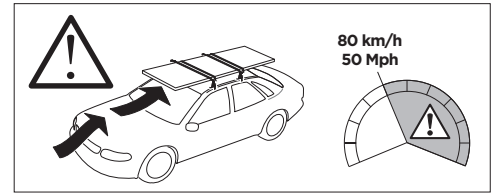

1

Kit 145119

SKODA Rapid Liftback, 5-dr Hatchback, 13-
SEAT Toledo, 5-dr Hatchback, 13-

ISO 11154-E

				Evo X (scale)	Edge X (scale)
SKODA Rapid Liftback, 5-dr Hatchback, 13-				43,5	J
SEAT Toledo, 5-dr Hatchback, 13-				43,5	J

				X (mm/inch)	
SKODA Rapid Liftback, 5-dr Hatchback, 13-				1086 mm / 42 3/4"	
SEAT Toledo, 5-dr Hatchback, 13-				1086 mm / 42 3/4"	

				Evo Y (scale)	Edge Y (scale)
SKODA Rapid Liftback, 5-dr Hatchback, 13-				40,5	P
SEAT Toledo, 5-dr Hatchback, 13-				40,5	P