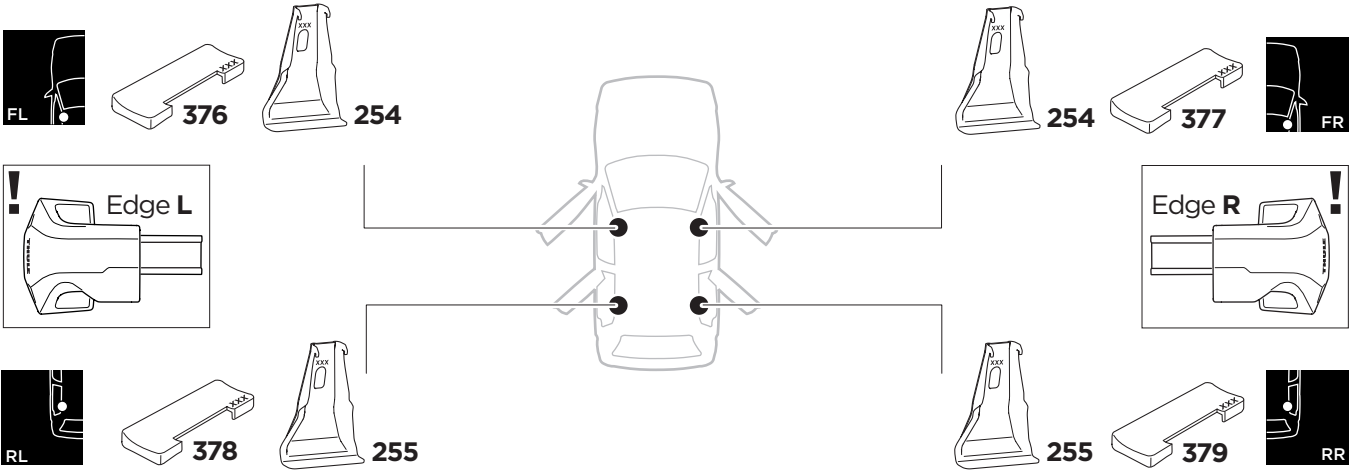

1

Kit 145119

SKODA Rapid Liftback, 5-dr Hatchback, 13-
SEAT Toledo, 5-dr Hatchback, 13-

ISO 11154-E

				Evo X (scale)	Edge X (scale)
SKODA Rapid Liftback, 5-dr Hatchback, 13-				43,5	J
SEAT Toledo, 5-dr Hatchback, 13-				43,5	J

				X (mm/inch)	
SKODA Rapid Liftback, 5-dr Hatchback, 13-				1086 mm / 42 3/4"	
SEAT Toledo, 5-dr Hatchback, 13-				1086 mm / 42 3/4"	

				Evo Y (scale)	Edge Y (scale)
SKODA Rapid Liftback, 5-dr Hatchback, 13-				40,5	P
SEAT Toledo, 5-dr Hatchback, 13-				40,5	P

				Y (mm/inch)	
SKODA Rapid Liftback, 5-dr Hatchback, 13-				1056 mm / 41 5/8"	
SEAT Toledo, 5-dr Hatchback, 13-				1056 mm / 41 5/8"	

	W (mm/inch)	Z (mm/inch)
SKODA Rapid Liftback, 5-dr Hatchback, 13-	715 mm / 28 1/8"	180 mm / 7 1/8"
SEAT Toledo, 5-dr Hatchback, 13-	715 mm / 28 1/8"	180 mm / 7 1/8"