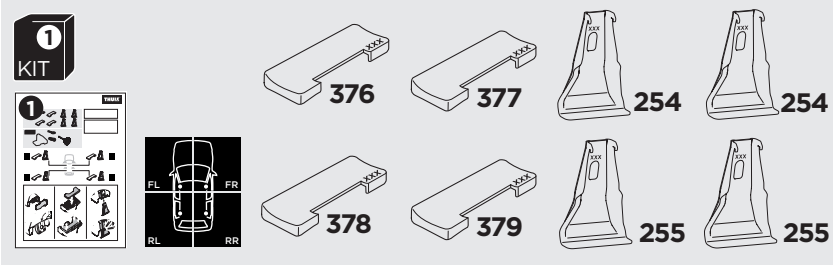

1

Kit 145119

SKODA Rapid Liftback, 5-dr Hatchback, 13-
SEAT Toledo, 5-dr Hatchback, 13-

ISO 11154-E

				Evo X (scale)	Edge X (scale)
SKODA Rapid Liftback, 5-dr Hatchback, 13-				43,5	J
SEAT Toledo, 5-dr Hatchback, 13-				43,5	J

				X (mm/inch)	
SKODA Rapid Liftback, 5-dr Hatchback, 13-				1086 mm / 42 3/4"	
SEAT Toledo, 5-dr Hatchback, 13-				1086 mm / 42 3/4"	

				Evo Y (scale)	Edge Y (scale)
SKODA Rapid Liftback, 5-dr Hatchback, 13-				40,5	P
SEAT Toledo, 5-dr Hatchback, 13-				40,5	P

				Y (mm/inch)	
SKODA Rapid Liftback, 5-dr Hatchback, 13-				1056 mm / 41 5/8"	
SEAT Toledo, 5-dr Hatchback, 13-				1056 mm / 41 5/8"	

	W (mm/inch)	Z (mm/inch)
SKODA Rapid Liftback, 5-dr Hatchback, 13-	715 mm / 28 1/8"	180 mm / 7 1/8"
SEAT Toledo, 5-dr Hatchback, 13-	715 mm / 28 1/8"	180 mm / 7 1/8"