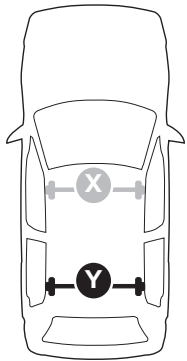

1

Kit 145119

SKODA Rapid Liftback, 5-dr Hatchback, 13-
SEAT Toledo, 5-dr Hatchback, 13-

ISO 11154-E

				Evo X (scale)	Edge X (scale)
SKODA Rapid Liftback, 5-dr Hatchback, 13-				43,5	J
SEAT Toledo, 5-dr Hatchback, 13-				43,5	J

				X (mm/inch)	
SKODA Rapid Liftback, 5-dr Hatchback, 13-				1086 mm / 42 3/4"	
SEAT Toledo, 5-dr Hatchback, 13-				1086 mm / 42 3/4"	

				Evo Y (scale)	Edge Y (scale)
SKODA Rapid Liftback, 5-dr Hatchback, 13-				40,5	P
SEAT Toledo, 5-dr Hatchback, 13-				40,5	P

				Y (mm/inch)	
SKODA Rapid Liftback, 5-dr Hatchback, 13-				1056 mm / 41 5/8"	
SEAT Toledo, 5-dr Hatchback, 13-				1056 mm / 41 5/8"	

	W (mm/inch)	Z (mm/inch)
SKODA Rapid Liftback, 5-dr Hatchback, 13-	715 mm / 28 1/8"	180 mm / 7 1/8"
SEAT Toledo, 5-dr Hatchback, 13-	715 mm / 28 1/8"	180 mm / 7 1/8"