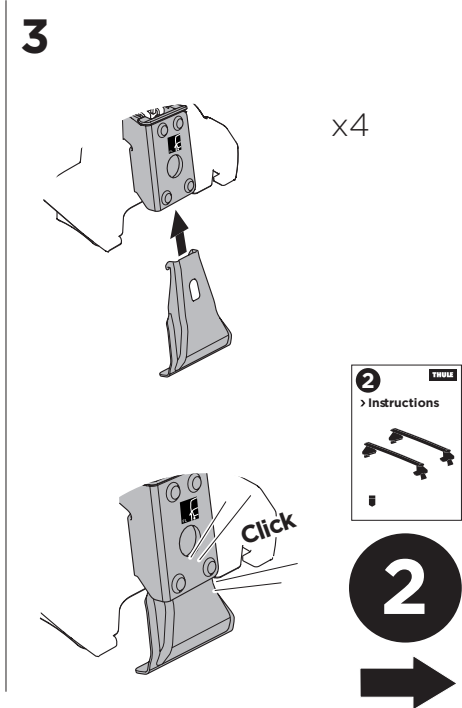

1

Kit 145119

SKODA Rapid Liftback, 5-dr Hatchback, 13-
SEAT Toledo, 5-dr Hatchback, 13-

ISO 11154-E

				Evo X (scale)	Edge X (scale)
SKODA Rapid Liftback, 5-dr Hatchback, 13-				43,5	J
SEAT Toledo, 5-dr Hatchback, 13-				43,5	J

				X (mm/inch)	
SKODA Rapid Liftback, 5-dr Hatchback, 13-				1086 mm / 42 3/4"	
SEAT Toledo, 5-dr Hatchback, 13-				1086 mm / 42 3/4"	

				Evo Y (scale)	Edge Y (scale)
SKODA Rapid Liftback, 5-dr Hatchback, 13-				40,5	P
SEAT Toledo, 5-dr Hatchback, 13-				40,5	P

				Y (mm/inch)	
SKODA Rapid Liftback, 5-dr Hatchback, 13-				1056 mm / 41 5/8"	
SEAT Toledo, 5-dr Hatchback, 13-				1056 mm / 41 5/8"	

	W (mm/inch)	Z (mm/inch)
SKODA Rapid Liftback, 5-dr Hatchback, 13-	715 mm / 28 1/8"	180 mm / 7 1/8"
SEAT Toledo, 5-dr Hatchback, 13-	715 mm / 28 1/8"	180 mm / 7 1/8"