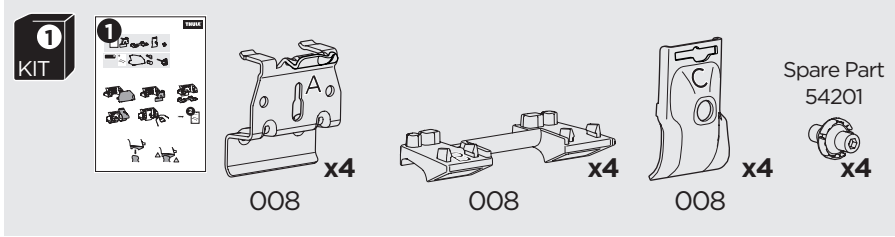

## Kit 186007

BMW X1, 5-dr SUV, 16-  
 BMW X2, 5-dr SUV, 18-  
 BMW X3, 5-dr SUV, 10-17, 18-/ \*11-17, 18-  
 BMW X4, 5-dr SUV, 15-18, 19-  
 BMW X5, 5-dr SUV, 14-18, 19-

BMW X6, 5-dr SUV, 15-19, 20-  
 BMW 2-Series Active Tourer, 5-dr MPV, 14-  
 BMW 2-Series Gran Tourer, 5-dr MPV, 15-  
 BMW 3-Series Touring, 5-dr Estate, 12-19, 20- ISO 11154-E  
 \*North America

This kit is only for vehicles with flush railing.

1

Evo

Edge

2

3

4

5