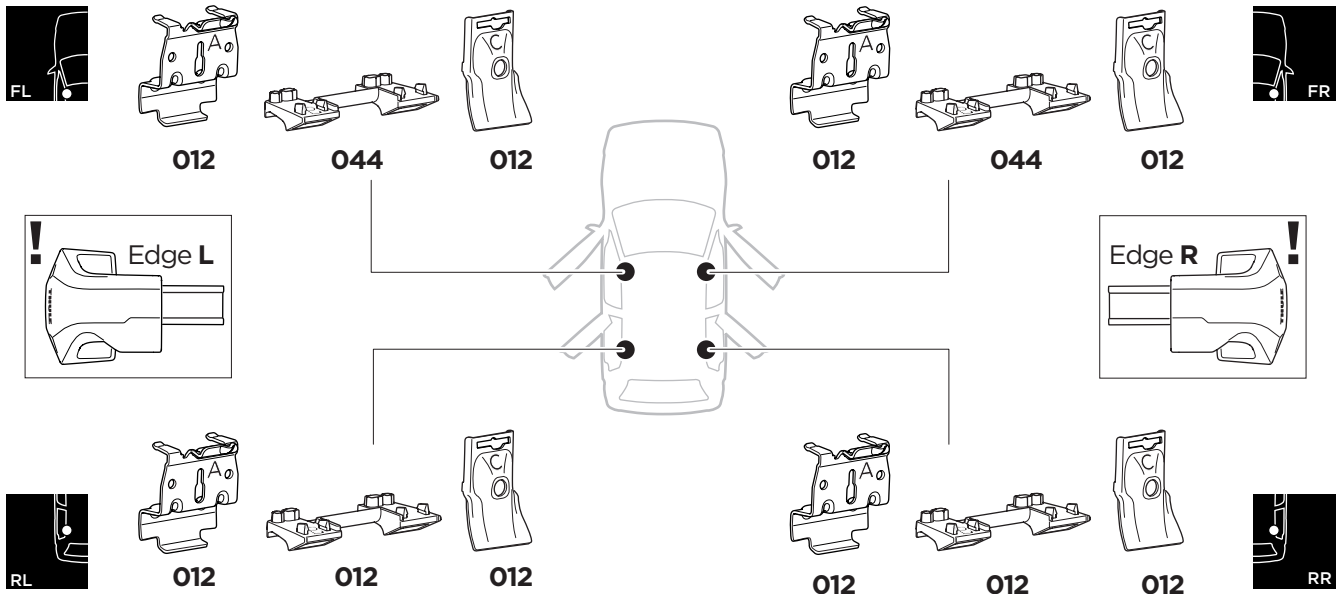

1

Kit 186011

CITROËN C4 Grand Picasso, 5-dr MPV, 14-
CITROËN Grand C4 Spacetourer, 5-dr MPV, 14-

ISO 11154-E

This kit is only for vehicles with flush railing.

Bring your life
thule.com