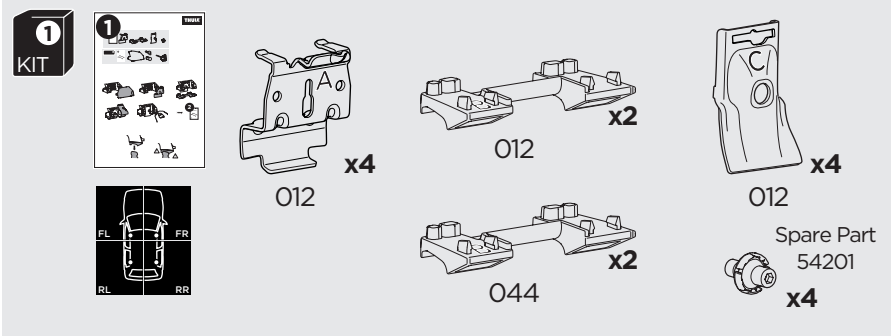

1

Kit 186011

CITROËN C4 Grand Picasso, 5-dr MPV, 14-
CITROËN Grand C4 Spacetourer, 5-dr MPV, 14-

ISO 11154-E

This kit is only for vehicles with flush railing.

Bring your life
thule.com