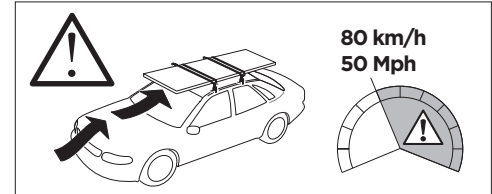

1

Kit 186011

CITROËN C4 Grand Picasso, 5-dr MPV, 14-
CITROËN Grand C4 Spacetourer, 5-dr MPV, 14-

ISO 11154-E

This kit is only for vehicles with flush railing.

Bring your life
thule.com