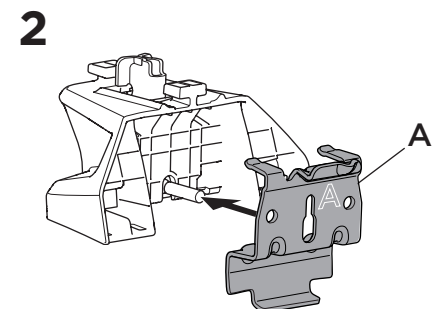

1

Kit 186011

CITROËN C4 Grand Picasso, 5-dr MPV, 14-
CITROËN Grand C4 Spacetourer, 5-dr MPV, 14-

ISO 11154-E

This kit is only for vehicles with flush railing.

Bring your life
thule.com