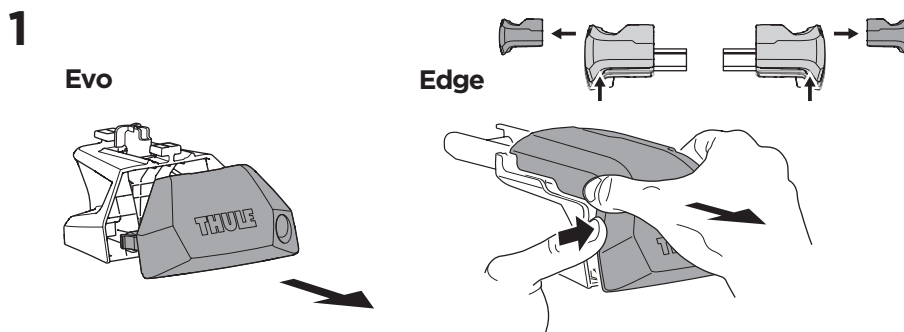

1

Kit 186011

CITROËN C4 Grand Picasso, 5-dr MPV, 14-
CITROËN Grand C4 Spacetourer, 5-dr MPV, 14-

ISO 11154-E

This kit is only for vehicles with flush railing.

Bring your life
thule.com