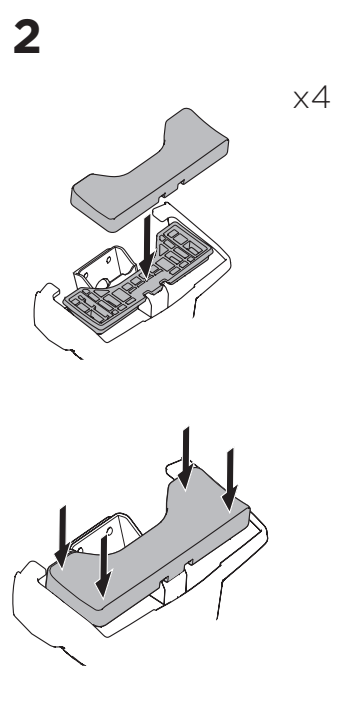

1

Kit 145048

TOYOTA C-HR, 5-dr SUV, 17-

ISO 11154-E

THULE WingBar Evo	THULE WingBar Edge	THULE WingBar	THULE SquareBar Evo	Evo X (scale)	Edge X (scale)
TOYOTA C-HR, 5-dr SUV, 17-				37,5	D

THULE ProBar Evo	THULE SlideBar Evo	X (mm/inch)		
TOYOTA C-HR, 5-dr SUV, 17-		1026 mm / 40 3/8"		

THULE WingBar Evo	THULE WingBar Edge	THULE WingBar	THULE SquareBar Evo	Evo Y (scale)	Edge Y (scale)
TOYOTA C-HR, 5-dr SUV, 17-				34	K

THULE ProBar Evo	THULE SlideBar Evo	Y (mm/inch)		
TOYOTA C-HR, 5-dr SUV, 17-		991 mm / 39 "		

	W (mm/inch)	Z (mm/inch)
TOYOTA C-HR, 5-dr SUV, 17-	780 mm / 30 3/4"	225 mm / 8 7/8"