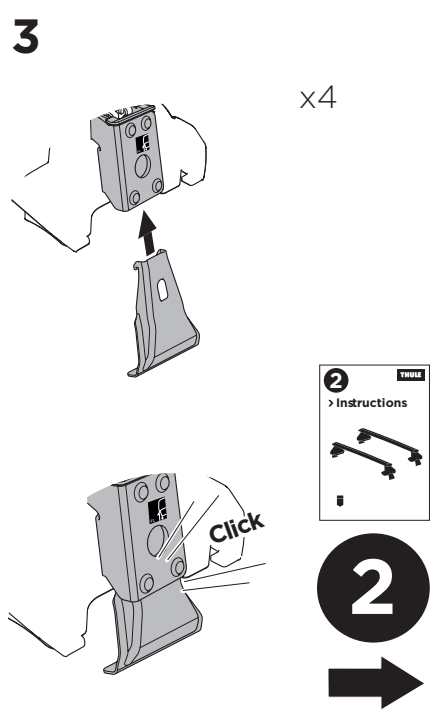

1

Kit 145048

TOYOTA C-HR, 5-dr SUV, 17-

ISO 11154-E

THULE WingBar Evo	THULE WingBar Edge	THULE WingBar	THULE SquareBar Evo	Evo X (scale)	Edge X (scale)
TOYOTA C-HR, 5-dr SUV, 17-				37,5	D

THULE ProBar Evo	THULE SlideBar Evo	X (mm/inch)		
TOYOTA C-HR, 5-dr SUV, 17-		1026 mm / 40 3/8"		

THULE WingBar Evo	THULE WingBar Edge	THULE WingBar	THULE SquareBar Evo	Evo Y (scale)	Edge Y (scale)
TOYOTA C-HR, 5-dr SUV, 17-				34	K

THULE ProBar Evo	THULE SlideBar Evo	Y (mm/inch)		
TOYOTA C-HR, 5-dr SUV, 17-		991 mm / 39 "		

	W (mm/inch)	Z (mm/inch)
TOYOTA C-HR, 5-dr SUV, 17-	780 mm / 30 3/4"	225 mm / 8 7/8"