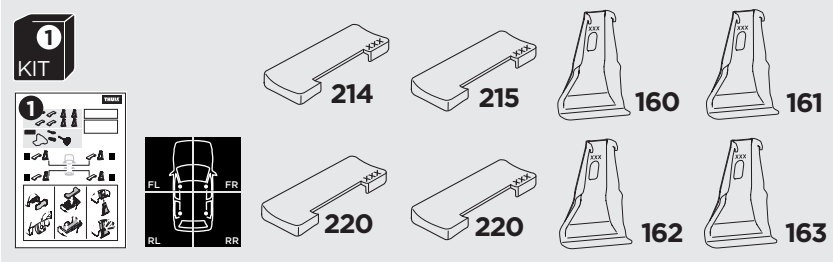

1

Kit 145048

TOYOTA C-HR, 5-dr SUV, 17-

ISO 11154-E

THULE WingBar Evo	THULE WingBar Edge	THULE WingBar	THULE SquareBar Evo	Evo X (scale)	Edge X (scale)
TOYOTA C-HR, 5-dr SUV, 17-				37,5	D

THULE ProBar Evo	THULE SlideBar Evo	X (mm/inch)		
TOYOTA C-HR, 5-dr SUV, 17-		1026 mm / 40 3/8"		

THULE WingBar Evo	THULE WingBar Edge	THULE WingBar	THULE SquareBar Evo	Evo Y (scale)	Edge Y (scale)
TOYOTA C-HR, 5-dr SUV, 17-				34	K

THULE ProBar Evo	THULE SlideBar Evo	Y (mm/inch)		
TOYOTA C-HR, 5-dr SUV, 17-		991 mm / 39 "		

	W (mm/inch)	Z (mm/inch)
TOYOTA C-HR, 5-dr SUV, 17-	780 mm / 30 3/4"	225 mm / 8 7/8"