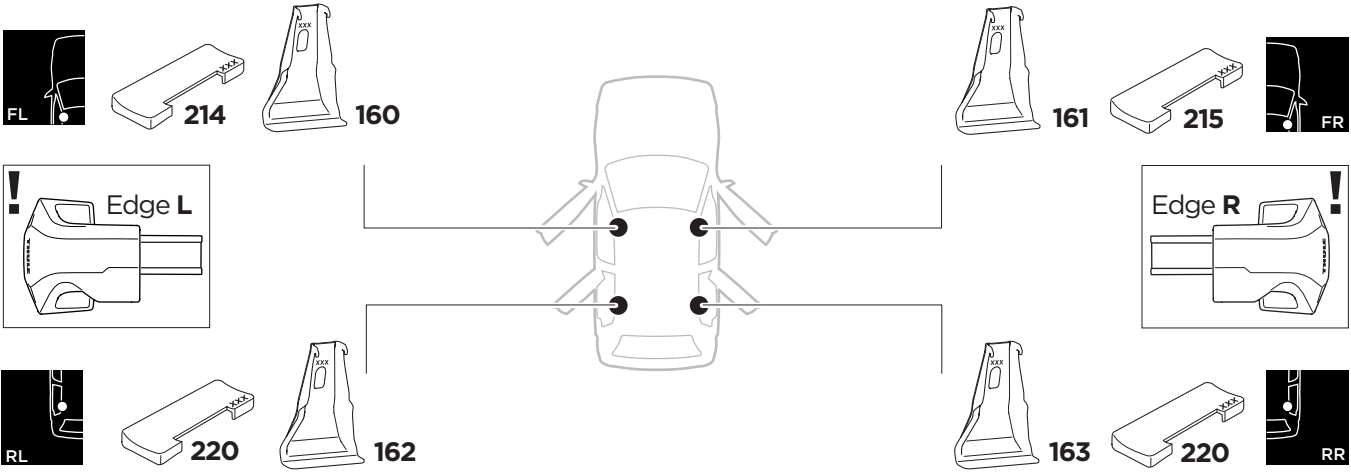

1

Kit 145048

TOYOTA C-HR, 5-dr SUV, 17-

ISO 11154-E

THULE WingBar Evo	THULE WingBar Edge	THULE WingBar	THULE SquareBar Evo	Evo X (scale)	Edge X (scale)
TOYOTA C-HR, 5-dr SUV, 17-				37,5	D

THULE ProBar Evo	THULE SlideBar Evo	X (mm/inch)		
TOYOTA C-HR, 5-dr SUV, 17-		1026 mm / 40 3/8"		

THULE WingBar Evo	THULE WingBar Edge	THULE WingBar	THULE SquareBar Evo	Evo Y (scale)	Edge Y (scale)
TOYOTA C-HR, 5-dr SUV, 17-				34	K

THULE ProBar Evo	THULE SlideBar Evo	Y (mm/inch)		
TOYOTA C-HR, 5-dr SUV, 17-		991 mm / 39 "		

	W (mm/inch)	Z (mm/inch)
TOYOTA C-HR, 5-dr SUV, 17-	780 mm / 30 3/4"	225 mm / 8 7/8"