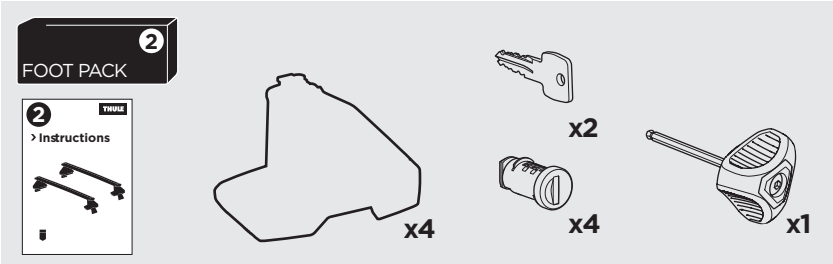

1

Kit 145048

TOYOTA C-HR, 5-dr SUV, 17-

ISO 11154-E

THULE WingBar Evo	THULE WingBar Edge	THULE WingBar	THULE SquareBar Evo	Evo X (scale)	Edge X (scale)
TOYOTA C-HR, 5-dr SUV, 17-				37,5	D

THULE ProBar Evo	THULE SlideBar Evo	X (mm/inch)		
TOYOTA C-HR, 5-dr SUV, 17-		1026 mm / 40 3/8"		

THULE WingBar Evo	THULE WingBar Edge	THULE WingBar	THULE SquareBar Evo	Evo Y (scale)	Edge Y (scale)
TOYOTA C-HR, 5-dr SUV, 17-				34	K

THULE ProBar Evo	THULE SlideBar Evo	Y (mm/inch)		
TOYOTA C-HR, 5-dr SUV, 17-		991 mm / 39 "		

	W (mm/inch)	Z (mm/inch)
TOYOTA C-HR, 5-dr SUV, 17-	780 mm / 30 3/4"	225 mm / 8 7/8"