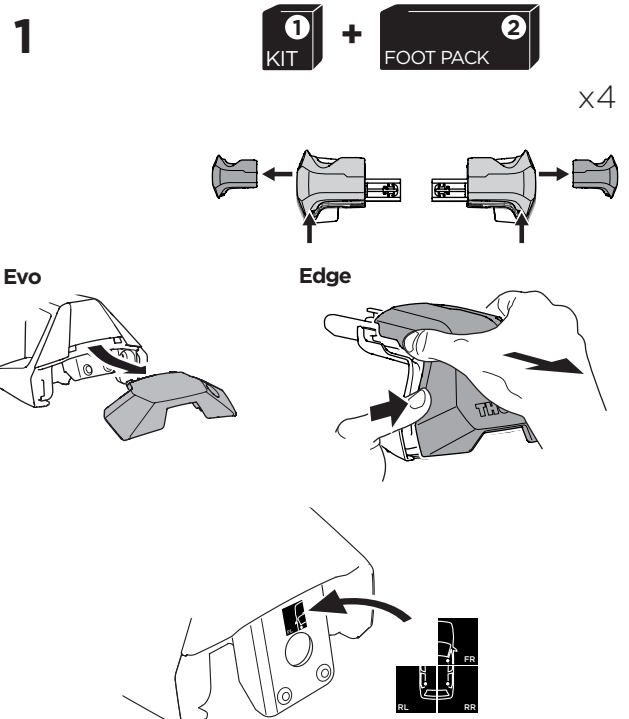

1

Kit 145048

TOYOTA C-HR, 5-dr SUV, 17-

ISO 11154-E

THULE WingBar Evo	THULE WingBar Edge	THULE WingBar	THULE SquareBar Evo	Evo X (scale)	Edge X (scale)
TOYOTA C-HR, 5-dr SUV, 17-				37,5	D

THULE ProBar Evo	THULE SlideBar Evo	X (mm/inch)		
TOYOTA C-HR, 5-dr SUV, 17-		1026 mm / 40 3/8"		

THULE WingBar Evo	THULE WingBar Edge	THULE WingBar	THULE SquareBar Evo	Evo Y (scale)	Edge Y (scale)
TOYOTA C-HR, 5-dr SUV, 17-				34	K

THULE ProBar Evo	THULE SlideBar Evo	Y (mm/inch)		
TOYOTA C-HR, 5-dr SUV, 17-		991 mm / 39 "		

	W (mm/inch)	Z (mm/inch)
TOYOTA C-HR, 5-dr SUV, 17-	780 mm / 30 3/4"	225 mm / 8 7/8"