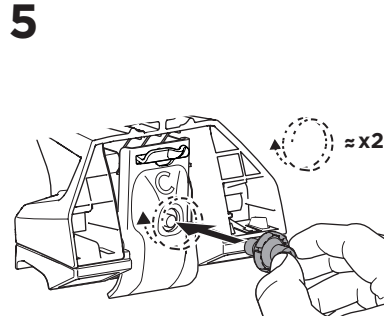

1

Kit 186013

HYUNDAI Tucson (TL), 5-dr SUV, 15-21
KIA Sportage, 5-dr SUV, 16-

ISO 11154-E

This kit is only for vehicles with flush railing.

1

Evo

Edge

2

3

4

5

2