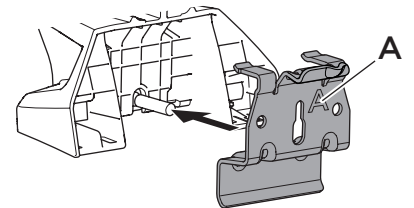

## Kit 186013

HYUNDAI Tucson (TL), 5-dr SUV, 15-21  
KIA Sportage, 5-dr SUV, 16-

ISO 11154-E

This kit is only for vehicles with flush railing.

1

Evo

Edge

2