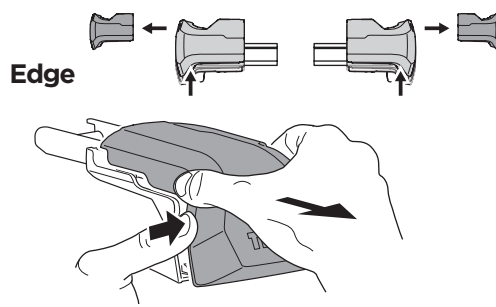

## Kit 186013

HYUNDAI Tucson (TL), 5-dr SUV, 15-21  
KIA Sportage, 5-dr SUV, 16-

ISO 11154-E

This kit is only for vehicles with flush railing.

1

Evo

Edge

2