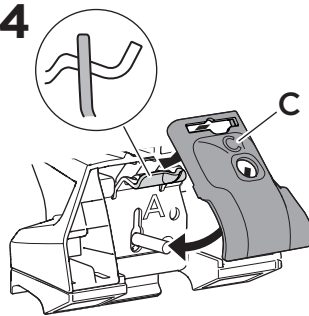

1

Kit 186013

HYUNDAI Tucson (TL), 5-dr SUV, 15-21
KIA Sportage, 5-dr SUV, 16-

ISO 11154-E

This kit is only for vehicles with flush railing.

1

Evo

Edge

2

3

4

5

2