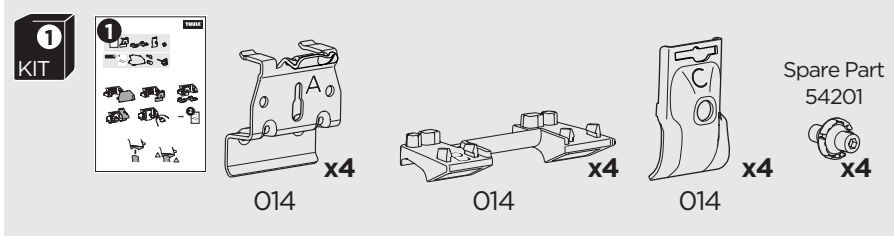

## Kit 186013

HYUNDAI Tucson (TL), 5-dr SUV, 15-21  
KIA Sportage, 5-dr SUV, 16-

ISO 11154-E

This kit is only for vehicles with flush railing.

1

Evo

Edge

2