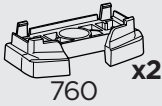

# Kit 187015

CITROËN Berlingo, 4-dr Van, 19-  
OPEL Combo, 4-dr Van, 19-  
PEUGEOT Partner, 4-dr Van, 19-  
TOYOTA Proace City, 4-dr Van, 20-  
VAUXHALL Combo, 4-dr Van, 19-

+ 7 kg  
15,4 lbs = Max: 100 kg  
/ 220 lbs

+ 10,5 kg  
21,1 lbs = Max: 150 kg  
/ 330 lbs

Max 130 km/h  
80 Mph

80 km/h  
50 Mph

ISO 11154-E

This kit is only for vehicles with fixpoint mounting.

**i**

**2**

**8 Nm**

**x4**

This kit is only for vehicles with fixpoint mounting.

x2

x2

i

1

2

3