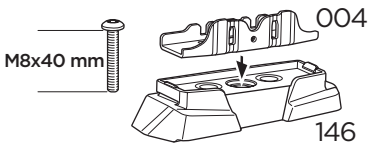

+ 10,5 kg  
21,1 lbs = Max: 150 kg  
/ 330 lbs

Max 130 km/h  
80 Mph

80 km/h  
50 Mph

ISO 11154-E

This kit is only for vehicles with fixpoint mounting.

**i**

**2**

**8 Nm**