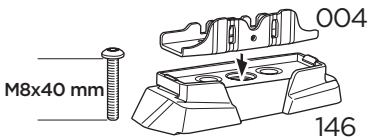

+ 10,5 kg  
21,1 lbs = Max: 150 kg  
/ 330 lbs

Max 130 km/h  
80 Mph

80 km/h  
50 Mph

ISO 11154-E

This kit is only for vehicles with fixpoint mounting.

**i**

**2**

**8 Nm**