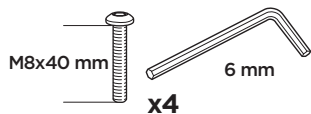

+ 10,5 kg  
21,1 lbs = Max: 150 kg  
/ 330 lbs

Max 130 km/h  
80 Mph

80 km/h  
50 Mph

ISO 11154-E

This kit is only for vehicles with fixpoint mounting.

**i**

**2**

**8 Nm**