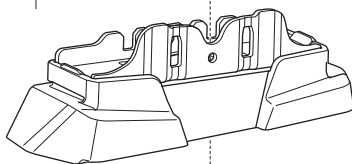

+ 10,5 kg  
21,1 lbs = Max: 150 kg  
/ 330 lbs

Max 130 km/h  
80 Mph

80 km/h  
50 Mph

ISO 11154-E

This kit is only for vehicles with fixpoint mounting.

**i**

**2**

**8 Nm**