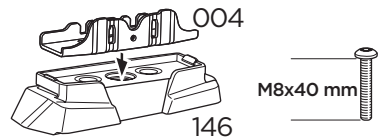

+ 10,5 kg  
21,1 lbs = Max: 150 kg  
/ 330 lbs

Max 130 km/h  
80 Mph

80 km/h  
50 Mph

ISO 11154-E

This kit is only for vehicles with fixpoint mounting.

**i**

**2**

**8 Nm**