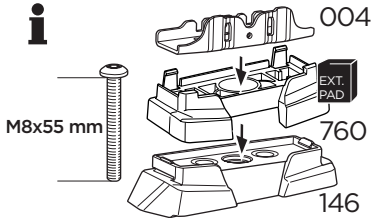

+ 10,5 kg  
21,1 lbs = Max: 150 kg  
/ 330 lbs

Max 130 km/h  
80 Mph

80 km/h  
50 Mph

ISO 11154-E

This kit is only for vehicles with fixpoint mounting.

**i**

**2**

**8 Nm**

**x4**

This kit is only for vehicles with fixpoint mounting.

x2

x2

i

1

2

3