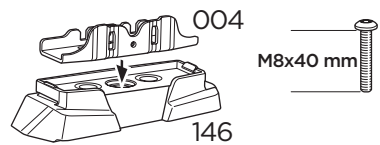

+ 10,5 kg  
21,1 lbs = Max: 150 kg  
/ 330 lbs

Max 130 km/h  
80 Mph

80 km/h  
50 Mph

ISO 11154-E

This kit is only for vehicles with fixpoint mounting.

**i**

**2**

**8 Nm**