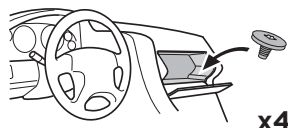

+ 10,5 kg  
21,1 lbs = Max: 150 kg  
/ 330 lbs

Max 130 km/h  
80 Mph

80 km/h  
50 Mph

ISO 11154-E

This kit is only for vehicles with fixpoint mounting.

**i**

**2**

**8 Nm**